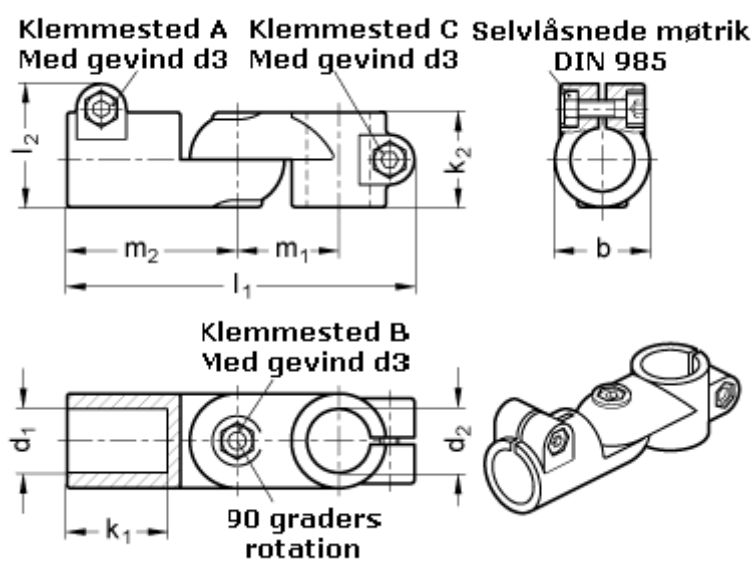

Article number: 20284B48B50T2SW

Description: E+G Swivel connector joint
GN284-B48-B50-2-SW

Measures

$b = 65$

$m_1 = 70$

$d_1 = B48$

$m_2 = 115$

$d_2 = B50$

$d_3 = M10$

$k_1 = 74.0$

$k_2 = 65$

$l_1 = 230$

$l_2 = 77.5$